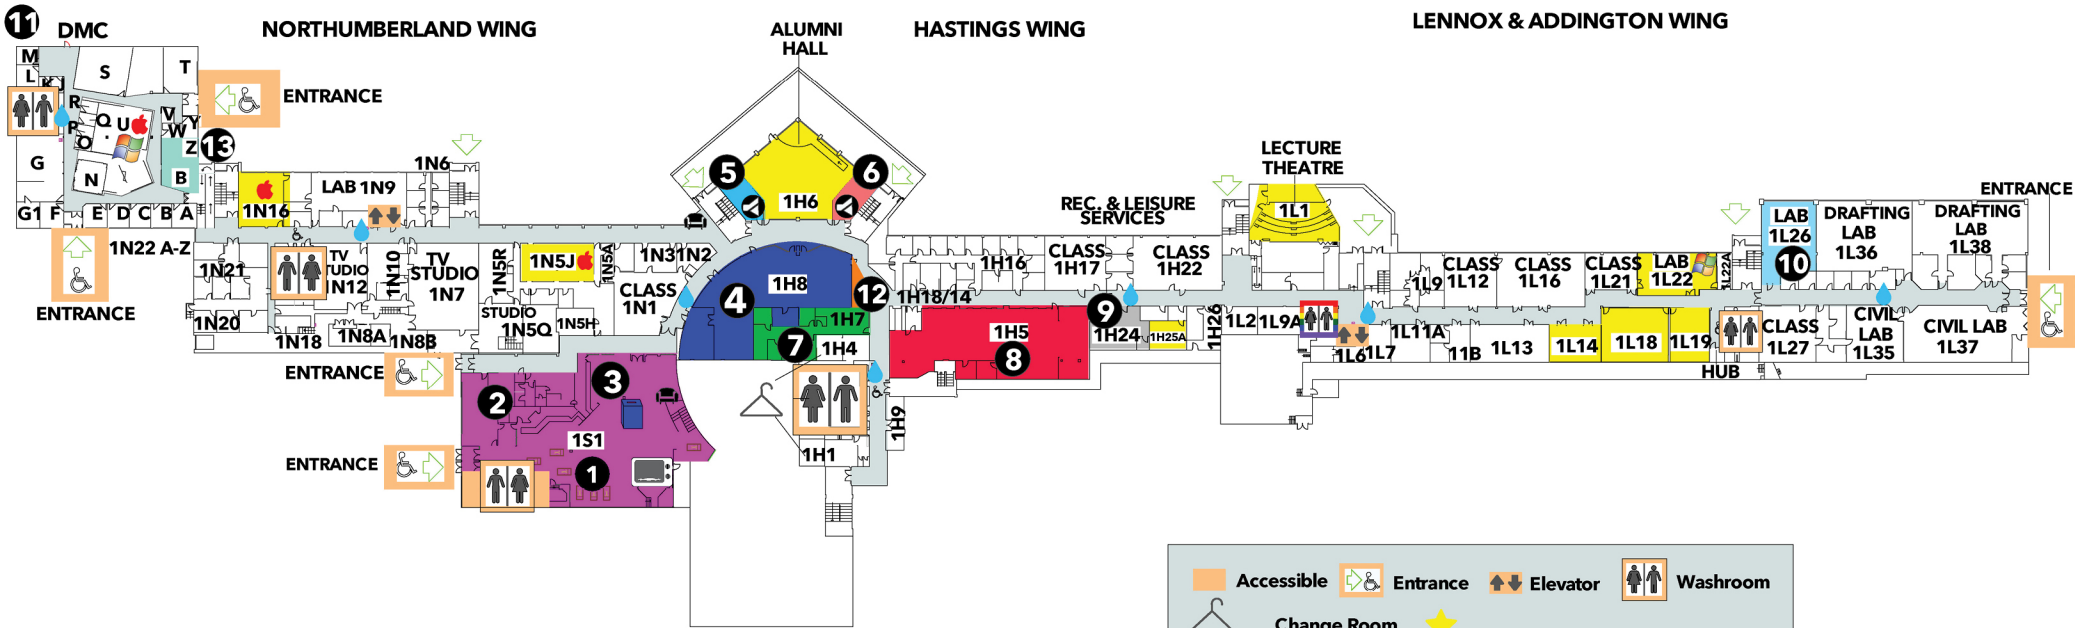

1 Floor

Kente Building

STUDENT MAPS

A Student Government Initiative

- 1 Shark Tank Pub ★
- 2 Student Government Office ★
- 3 Revive Cafe ★
- 4 Bookstore
- 5 Quiet Lounge ★
Student ID Card Distribution, Graduation Photos & Student Tax Clinic
- 6 Spiritual Room ★
- 7 Student Health Centre ★
Give & Take Service
- 8 Student Fitness Centre ★
- 9 Print Shop
- 10 Multi-Purpose Fitness Room
- 11 DMC-Digital Media Centre
- 12 Lancer Lounge ★
- 13 Dean's Office School of Media, Arts & Design
- Open Rooms ★
Available if not booked

	Accessible		Entrance		Elevator		Washroom
	Change Room	★					
	Computer: Mac						
	Computer: PC						
	Hydration Station	★					
	Lounge Area	★					
	Microwave	★					
	Quiet Space	★					
	Entrance/Exit						
	Washroom						
	Universal Washroom						
	Suggestion Box						

Room Bookings
Visit LoyalistLife.com/roombookings

Student Government Initiatives ★

Every Space is a Positive Space

Update: August 21, 2019

2 Floor

Kente Building

STUDENT MAPS

A Student Government Initiative

SECOND FLOOR -MAIN LEVEL-

- 1** The Career Centre & Alumni Services
- 2** SAL Student Access Lab (The Maureen Piercy) ★
- 3** Information Kiosk
Security, Lost & Found
- 4** The Parrott Centre Library
Study Space/Meeting Rooms
- 5** Welcome Centre
Enrollment Services, Financial Assistance & Cash Office
- 6** Dining Hall ★
Subway, Grille Works, Pizza Pizza, Miso, Healthy Kitchen & More
- 7** Gym ★
- 8** The Spa