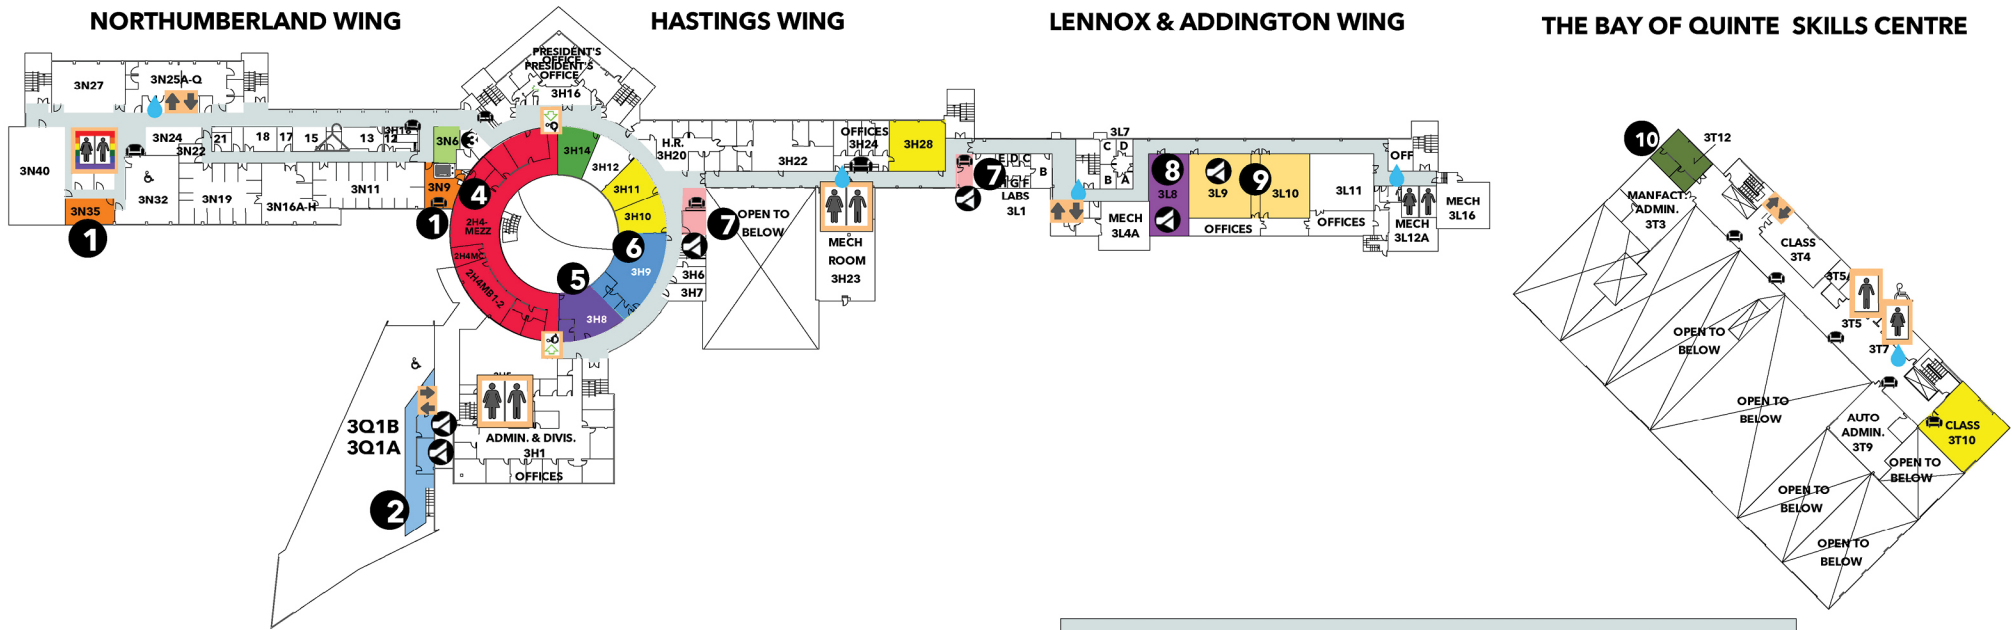

SECOND FLOOR -MAIN LEVEL-

- 1** The Career Centre & Alumni Services
- 2** SAL Student Access Lab (The Maureen Piercy) ★
- 3** Information Kiosk
Security, Lost & Found
- 4** The Parrott Centre Library
Study Space/Meeting Rooms
- 5** Welcome Centre
Enrollment Services, Financial Assistance & Cash Office
- 6** Dining Hall ★
Subway, Grille Works, Pizza Pizza, Miso, Healthy Kitchen & More
- 7** Gym ★
- 8** The Spa

Every Space is a Positive Space

Update: August 21, 2019

3 Floor

Kente Building

STUDENT MAPS

A Student Government Initiative

- 1 Multipurpose Rooms** ★
- 2 The Parrott Centre Library**
Study Space/Meeting Rooms
- 3 Dean's Office School of Health, Human & Justice Studies**
- 4 Student Success**
-AccessAbility Service
-Counselling Services
-International Services
-Student Success Mentors
- 5 Tutoring Services**
- 6 Indigenous Resource Centre**
- 7 The Beehive** ★
Study Space/Meeting Rooms
- 8 ACT-Academic Centre for Testing**
- 9 Wellness Loft** ★
- 10 Dean's Office School of Applied Sciences, Skills & Technology**
- Open Rooms** ★
Available if not booked

- Accessible
- Elevator
- Entrance
- Washroom
- Change Room
- Hydration Station ★
- Lounge Area ★
- Microwave ★
- Quiet Space ★
- Washroom
- Universal Washroom

Room Bookings
Visit LoyalistLife.com/roombookings

Student Government Initiatives ★

Pioneer Building

STUDENT MAPS

A Student Government Initiative

Outdoor Space

STUDENT MAPS

A Student Government Initiative

- 1 Athletics Facilities** ★
Baseball Diamond, Sports Fields, Tennis Court, Track
- 2 Residence Facilities**
Picnic Shelter & BBQ, Volleyball/Basketball Courts, Bike Shed
- 3 Golden Ticket**
Premium parking spot next to the College President!
- 4 Bus Stop** ★
- 5 Indigenous Gathering Circle**
- 6 Alumni Gardens & Memorial Grove**
Reflect & remember friends & family
- 7 Bee Hives**
Honey bees spend time pollinating our natural spaces!
- 8 Shark Tank Pub Patio** ★