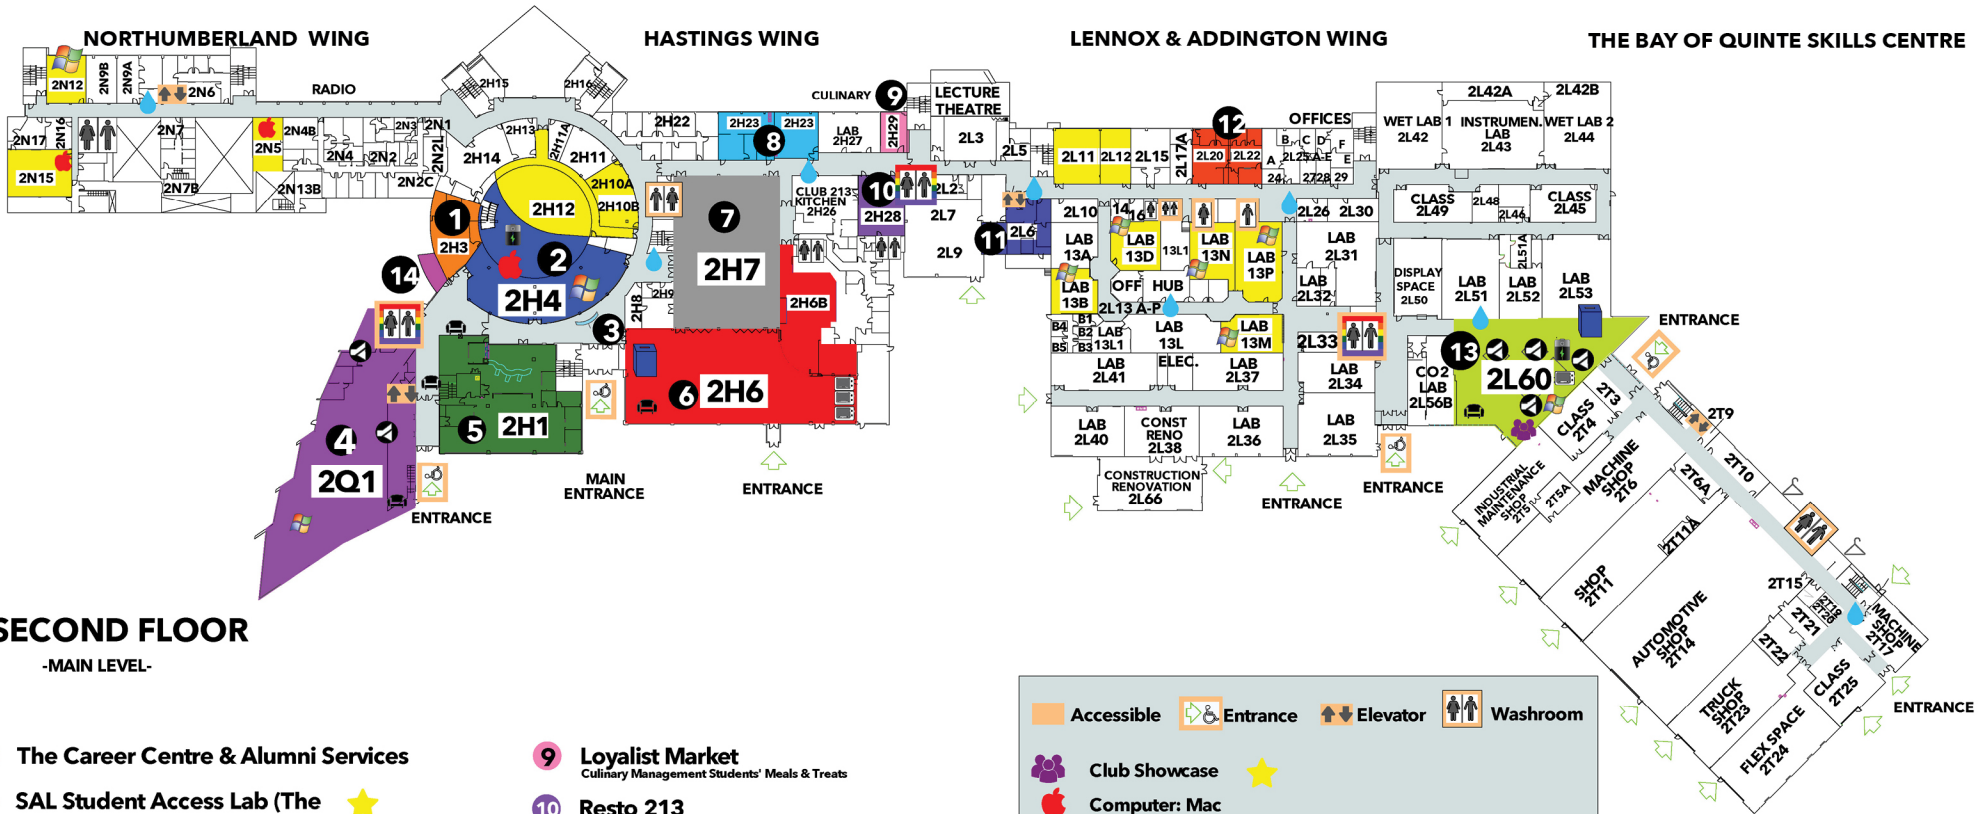

1 Floor

Kente Building

STUDENT MAPS

A Student Government Initiative

- 1 Shark Tank Pub ★
- 2 Student Government Office ★
- 3 Revive Cafe ★
- 4 Bookstore
- 5 Quiet Lounge ★
Student ID Card Distribution, Graduation Photos & Student Tax Clinic
- 6 Spiritual Room ★
- 7 Student Health Centre ★
Give & Take Service
- 8 Student Fitness Centre ★
- 9 Print Shop
- 10 Multi-Purpose Fitness Room
- 11 DMC-Digital Media Centre
- 12 Lancer Lounge ★
- 13 Dean's Office School of Media, Arts & Design
- Open Rooms ★
Available if not booked

Room Bookings
Visit LoyalistLife.com/roombookings

Student Government Initiatives ★

Every Space is a Positive Space

Update: August 21, 2019

2 Floor

Kente Building

STUDENT MAPS

A Student Government Initiative

SECOND FLOOR -MAIN LEVEL-

- 1** The Career Centre & Alumni Services
- 2** SAL Student Access Lab (The Maureen Piercy) ★
- 3** Information Kiosk
Security, Lost & Found
- 4** The Parrott Centre Library
Study Space/Meeting Rooms
- 5** Welcome Centre
Enrollment Services, Financial Assistance & Cash Office
- 6** Dining Hall ★
Subway, Grille Works, Pizza Pizza, Miso, Healthy Kitchen & More
- 7** Gym ★
- 8** The Spa

- 9** Loyalist Market
Culinary Management Students' Meals & Treats
- 10** Resto 213
- 11** Shipping and Receiving
- 12** Service Desk (Facilities & Information Technology)
Cleaning, Parking, Room Booking, Temperature Control, Information Technology Assistance, Multimedia Equipment Bookings, Parking Pass Pickup & More
- 13** Link Lounge ★
Student Space/Meeting Rooms
- 14** Shortcut to Shark Tank Pub
- Open Rooms ★
Available if not booked