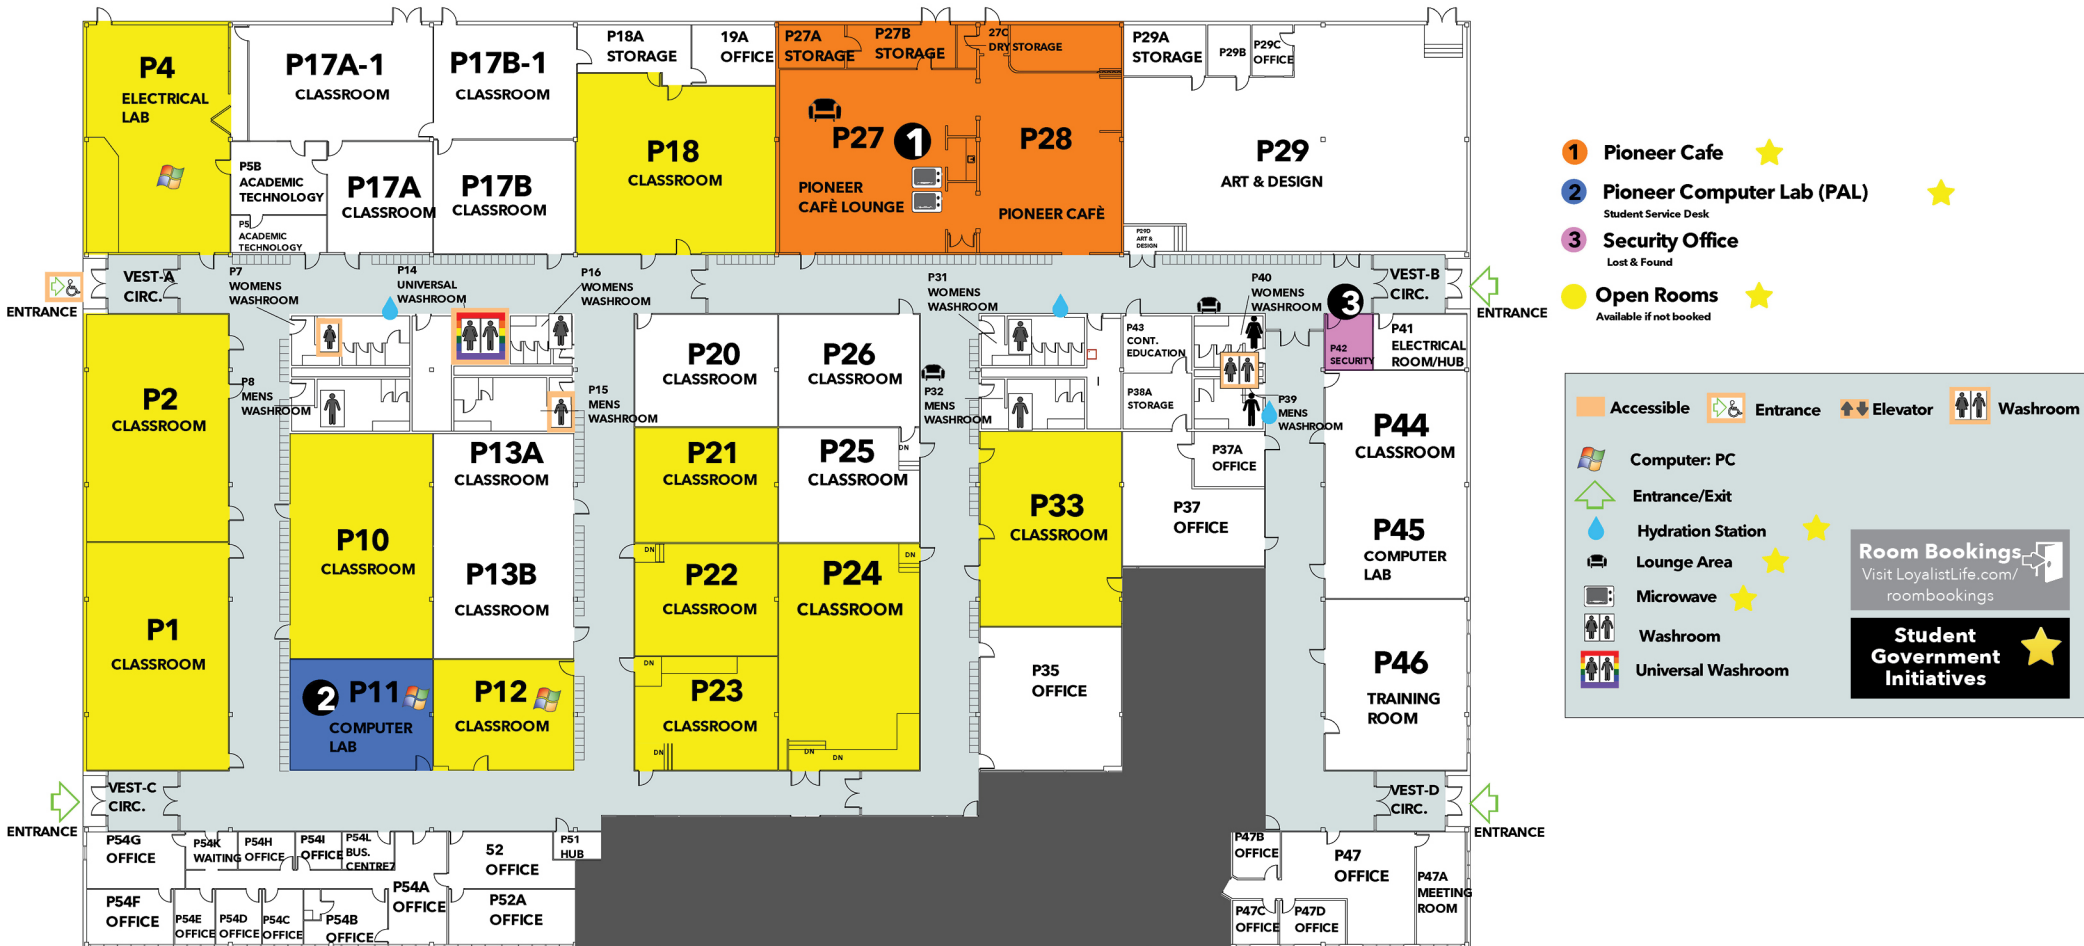

SECOND FLOOR -MAIN LEVEL-

- 1** The Career Centre & Alumni Services
- 2** SAL Student Access Lab (The Maureen Piercy) ★
- 3** Information Kiosk
Security, Lost & Found
- 4** The Parrott Centre Library
Study Space/Meeting Rooms
- 5** Welcome Centre
Enrollment Services, Financial Assistance & Cash Office
- 6** Dining Hall ★
Subway, Grille Works, Pizza Pizza, Miso, Healthy Kitchen & More
- 7** Gym ★
- 8** The Spa

Every Space is a Positive Space

Update: August 21, 2019

3 Floor

Kente Building

STUDENT MAPS

A Student Government Initiative

- 1 Multipurpose Rooms** ★
- 2 The Parrott Centre Library**
Study Space/Meeting Rooms
- 3 Dean's Office School of Health, Human & Justice Studies**
- 4 Student Success**
-AccessAbility Service
-Counselling Services
-International Services
-Student Success Mentors
- 5 Tutoring Services**
- 6 Indigenous Resource Centre**
- 7 The Beehive** ★
Study Space/Meeting Rooms
- 8 ACT-Academic Centre for Testing**
- 9 Wellness Loft** ★
- 10 Dean's Office School of Applied Sciences, Skills & Technology**
- Open Rooms** ★
Available if not booked

- Accessible
- Elevator
- Entrance
- Washroom
- Change Room
- Hydration Station ★
- Lounge Area ★
- Microwave ★
- Quiet Space ★
- Washroom
- Universal Washroom

Room Bookings
Visit LoyalistLife.com/roombookings

Student Government Initiatives ★

Pioneer Building

STUDENT MAPS

A Student Government Initiative

Outdoor Space

STUDENT MAPS

A Student Government Initiative

- 1 Athletics Facilities** ★
Baseball Diamond, Sports Fields, Tennis Court, Track
- 2 Residence Facilities**
Picnic Shelter & BBQ, Volleyball/Basketball Courts, Bike Shed
- 3 Golden Ticket**
Premium parking spot next to the College President!
- 4 Bus Stop** ★
- 5 Indigenous Gathering Circle**
- 6 Alumni Gardens & Memorial Grove**
Reflect & remember friends & family
- 7 Bee Hives**
Honey bees spend time pollinating our natural spaces!
- 8 Shark Tank Pub Patio** ★