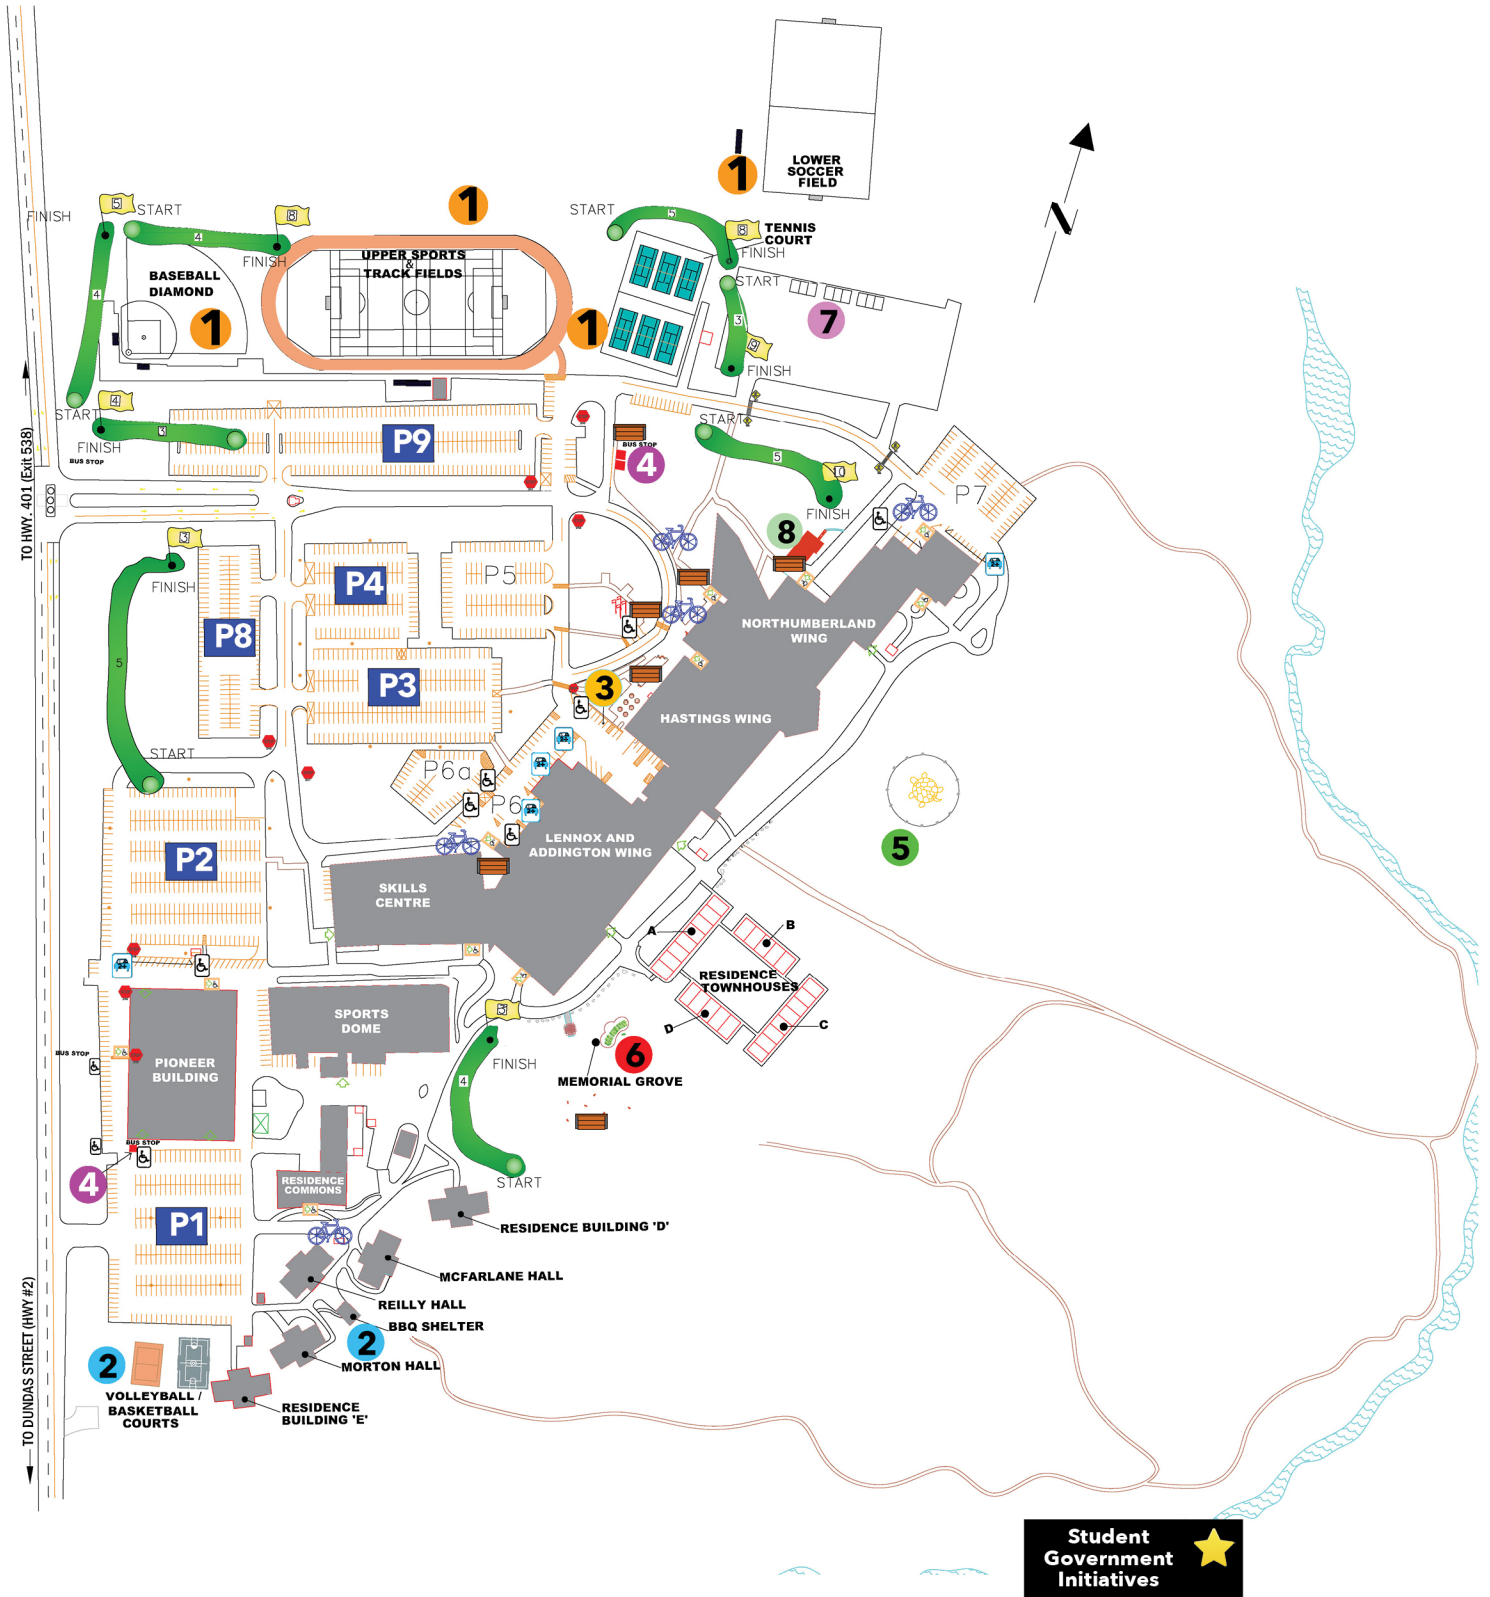

1 Floor

Kente Building

STUDENT MAPS

A Student Government Initiative

- 1 Shark Tank Pub ★
- 2 Student Government Office ★
- 3 Revive Cafe ★
- 4 Bookstore
- 5 Quiet Lounge ★
Student ID Card Distribution, Graduation Photos & Student Tax Clinic
- 6 Spiritual Room ★
- 7 Student Health Centre ★
Give & Take Service
- 8 Student Fitness Centre ★
- 9 Print Shop
- 10 Multi-Purpose Fitness Room
- 11 DMC-Digital Media Centre
- 12 Lancer Lounge ★
- 13 Dean's Office School of Media, Arts & Design
- Open Rooms ★
Available if not booked

SECOND FLOOR -MAIN LEVEL-

- 1** The Career Centre & Alumni Services
- 2** SAL Student Access Lab (The Maureen Piercy) ★
- 3** Information Kiosk
Security, Lost & Found
- 4** The Parrott Centre Library
Study Space/Meeting Rooms
- 5** Welcome Centre
Enrollment Services, Financial Assistance & Cash Office
- 6** Dining Hall ★
Subway, Grille Works, Pizza Pizza, Miso, Healthy Kitchen & More
- 7** Gym ★
- 8** The Spa

Student Government Initiatives ★

Pioneer Building

STUDENT MAPS

A Student Government Initiative

Outdoor Space

STUDENT MAPS

A Student Government Initiative

- 1 Athletics Facilities** ★
Baseball Diamond, Sports Fields, Tennis Court, Track
- 2 Residence Facilities**
Picnic Shelter & BBQ, Volleyball/Basketball Courts, Bike Shed
- 3 Golden Ticket**
Premium parking spot next to the College President!
- 4 Bus Stop** ★
- 5 Indigenous Gathering Circle**
- 6 Alumni Gardens & Memorial Grove**
Reflect & remember friends & family
- 7 Bee Hives**
Honey bees spend time pollinating our natural spaces!
- 8 Shark Tank Pub Patio** ★

	Frisbee Golf Course
	Bicycle Parking ★
	Accessible Parking
	Carpool Parking
	Student Parking
	Trail
	Seating Area ★

Student Government Initiatives ★